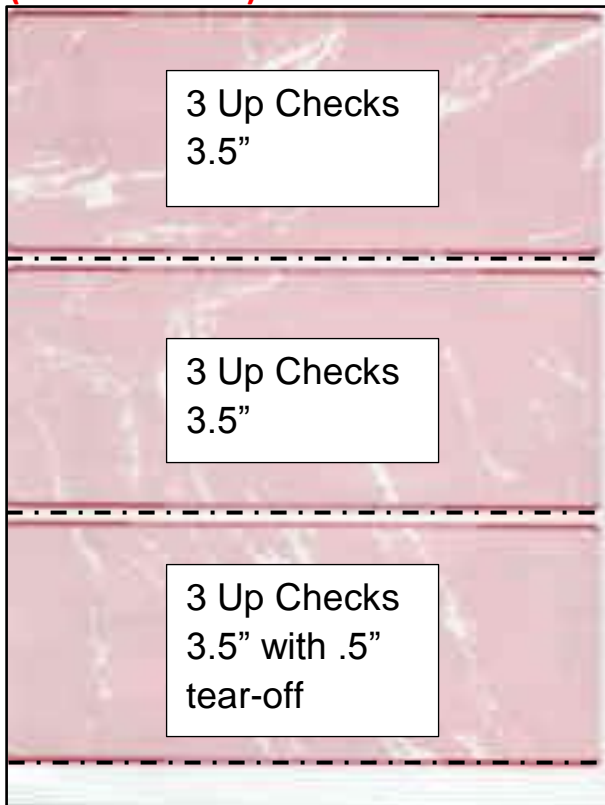

Vcheck supports any of the below business size check stock.

Top Check, two copies or vouchers,  
Each 3.666" (no waste)  
**(Product CP611 or CP511)**

Top Check, two copies or vouchers  
3.5", 3.5" 4" stub (or 3.5" with .5" waste)  
**(Product CP615 or CP515)**

3 Up or 3 Checks per page  
3.5", 3.5", 3.5", .5" stub  
**(Product CP616)**

3 Up or 3 Checks per page  
3.666" each (no waste)  
**(Product CP613)**