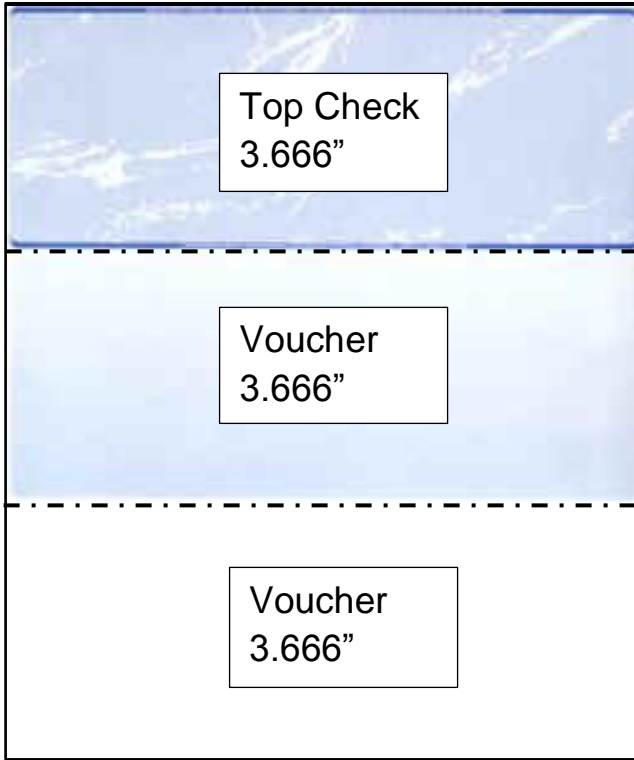

Vcheck supports any of the below business size check stock.

Top Check, two copies or vouchers,  
Each 3.666" (no waste)  
**(Product CP611 or CP511)**

Top Check, two copies or vouchers  
3.5", 3.5" 4" stub (or 3.5" with .5" waste)  
**(Product CP615 or CP515)**

3 Up or 3 Checks per page  
3.5", 3.5", 3.5", .5" stub  
**(Product CP616)**

3 Up or 3 Checks per page  
3.666" each (no waste)  
**(Product CP613)**