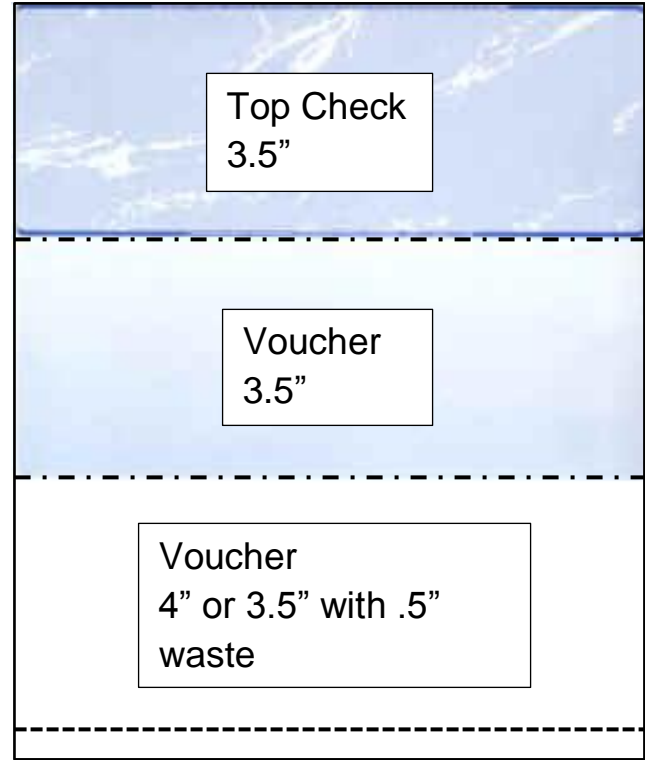

Vcheck supports any of the below business size check stock.

Top Check, two copies or vouchers,  
Each 3.666" (no waste)  
**(Product CP611 or CP511)**

Top Check, two copies or vouchers  
3.5", 3.5" 4" stub (or 3.5" with .5" waste)  
**(Product CP615 or CP515)**

3 Up or 3 Checks per page  
3.5", 3.5", 3.5", .5" stub  
**(Product CP616)**

3 Up or 3 Checks per page  
3.666" each (no waste)  
**(Product CP613)**